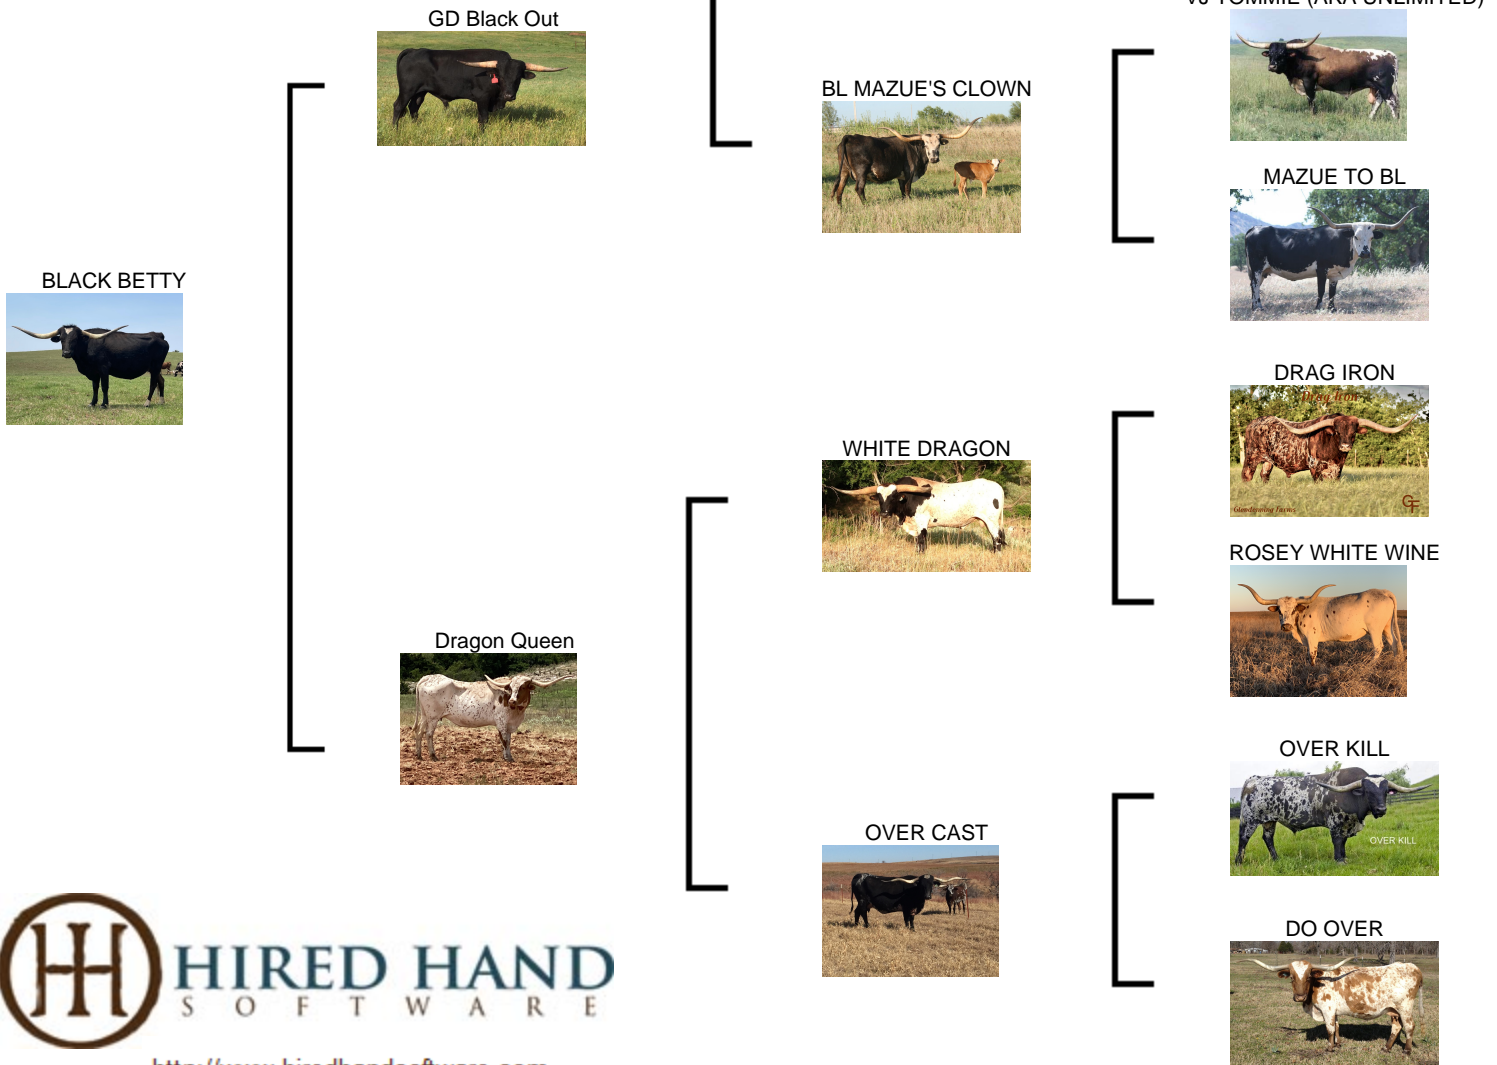

<http://www.hiredhandsoftware.com>