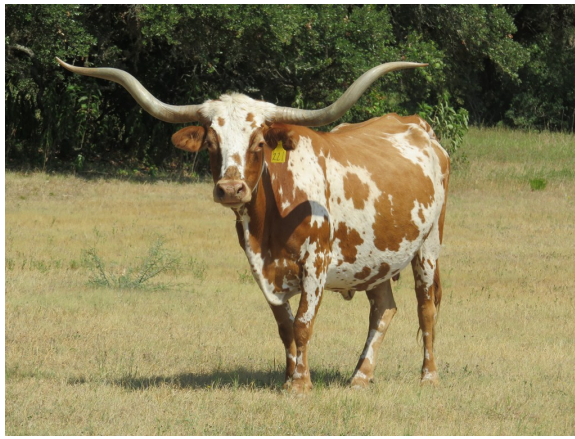

JINGLE BELLS 221

Date of Birth: 02/02/2002
Registration 1: 212631
Sale Price: \$

Courtesy of Alan Sparger

TTT: 66.5000 on 09/09/2015

LAMB'S POWER PLAY

PHENOMENON

SUPERIOR

DOHERTY 698

Archer 155

ARCHER 240

ARCHER'S TURKEY EGG

JINGLE BELLS 221

ACE'S JOHN WESLEY

Red Bill

MS Sadie

JINGLE JANGLE 505