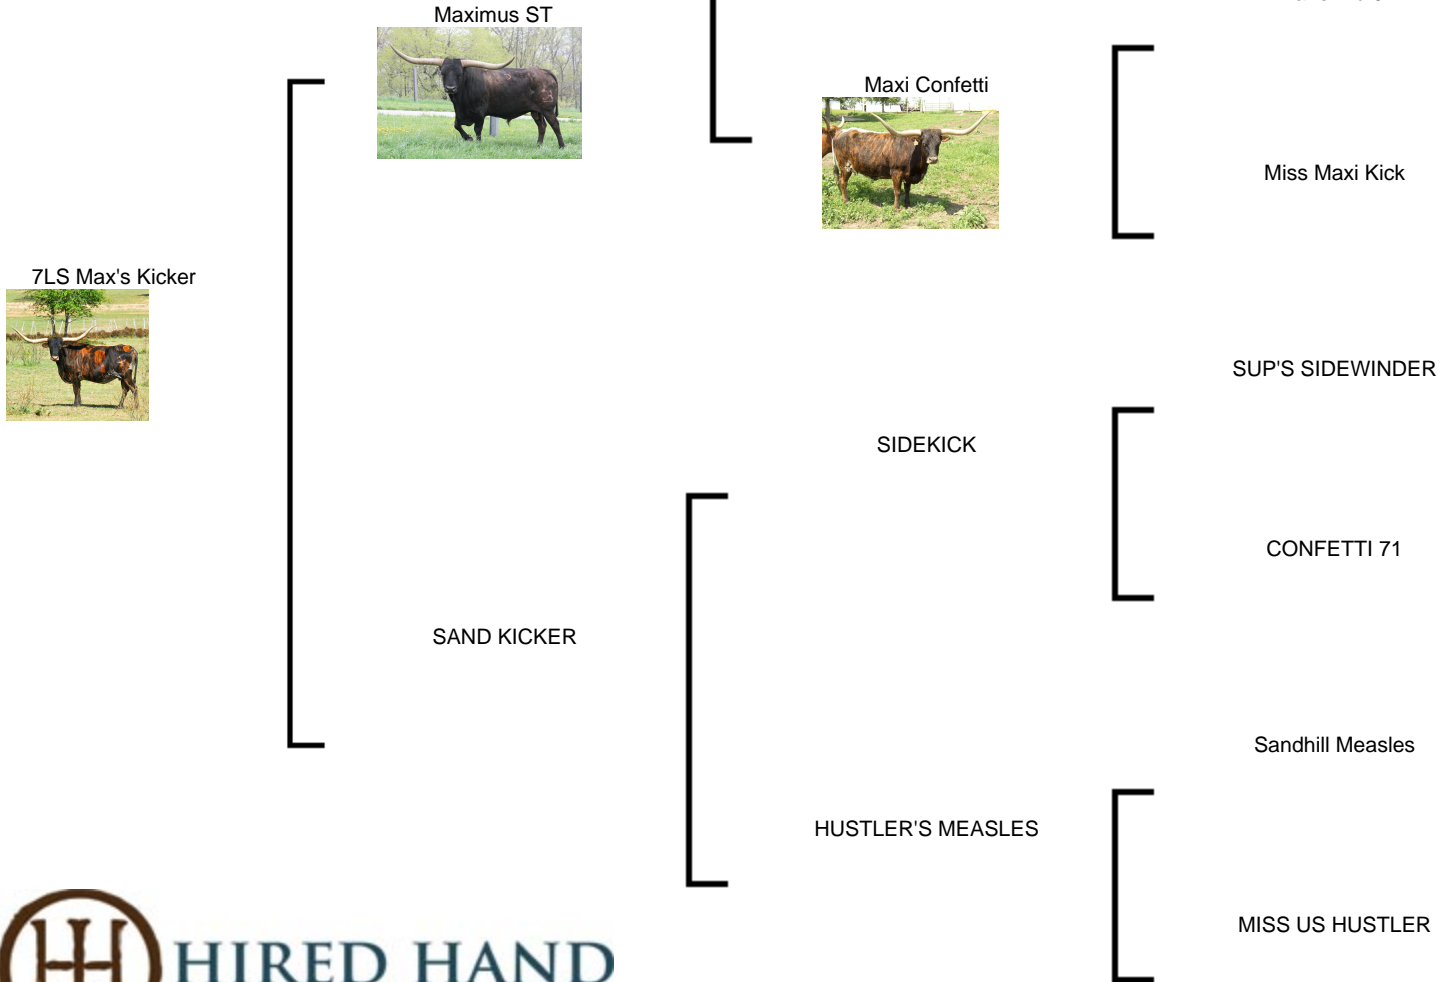

**7LS Max's Kicker**

**Date of Birth:** 03/25/2006  
**Registration 1:** CI244126  
**Breeder:** Larry &/or Mary Long

Courtesy of DIAMOND G LONGHORNS

**TTT:** 66.0000 on 08/27/2011

<http://www.hiredhandsoftware.com>