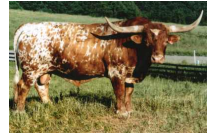

BASHFUL 1/2

Date of Birth: 06/10/2012
Registration 1: BI98091
Registration 2: I-268017
Breeder: DCCI
Owner: Damato/ Leighton Partnership

Total Horn: 107.5000 on 10/02/2020
TTT: 88.2500 on 10/02/2020
Composite: 232.8125 on 10/02/2020

Sadie Sam